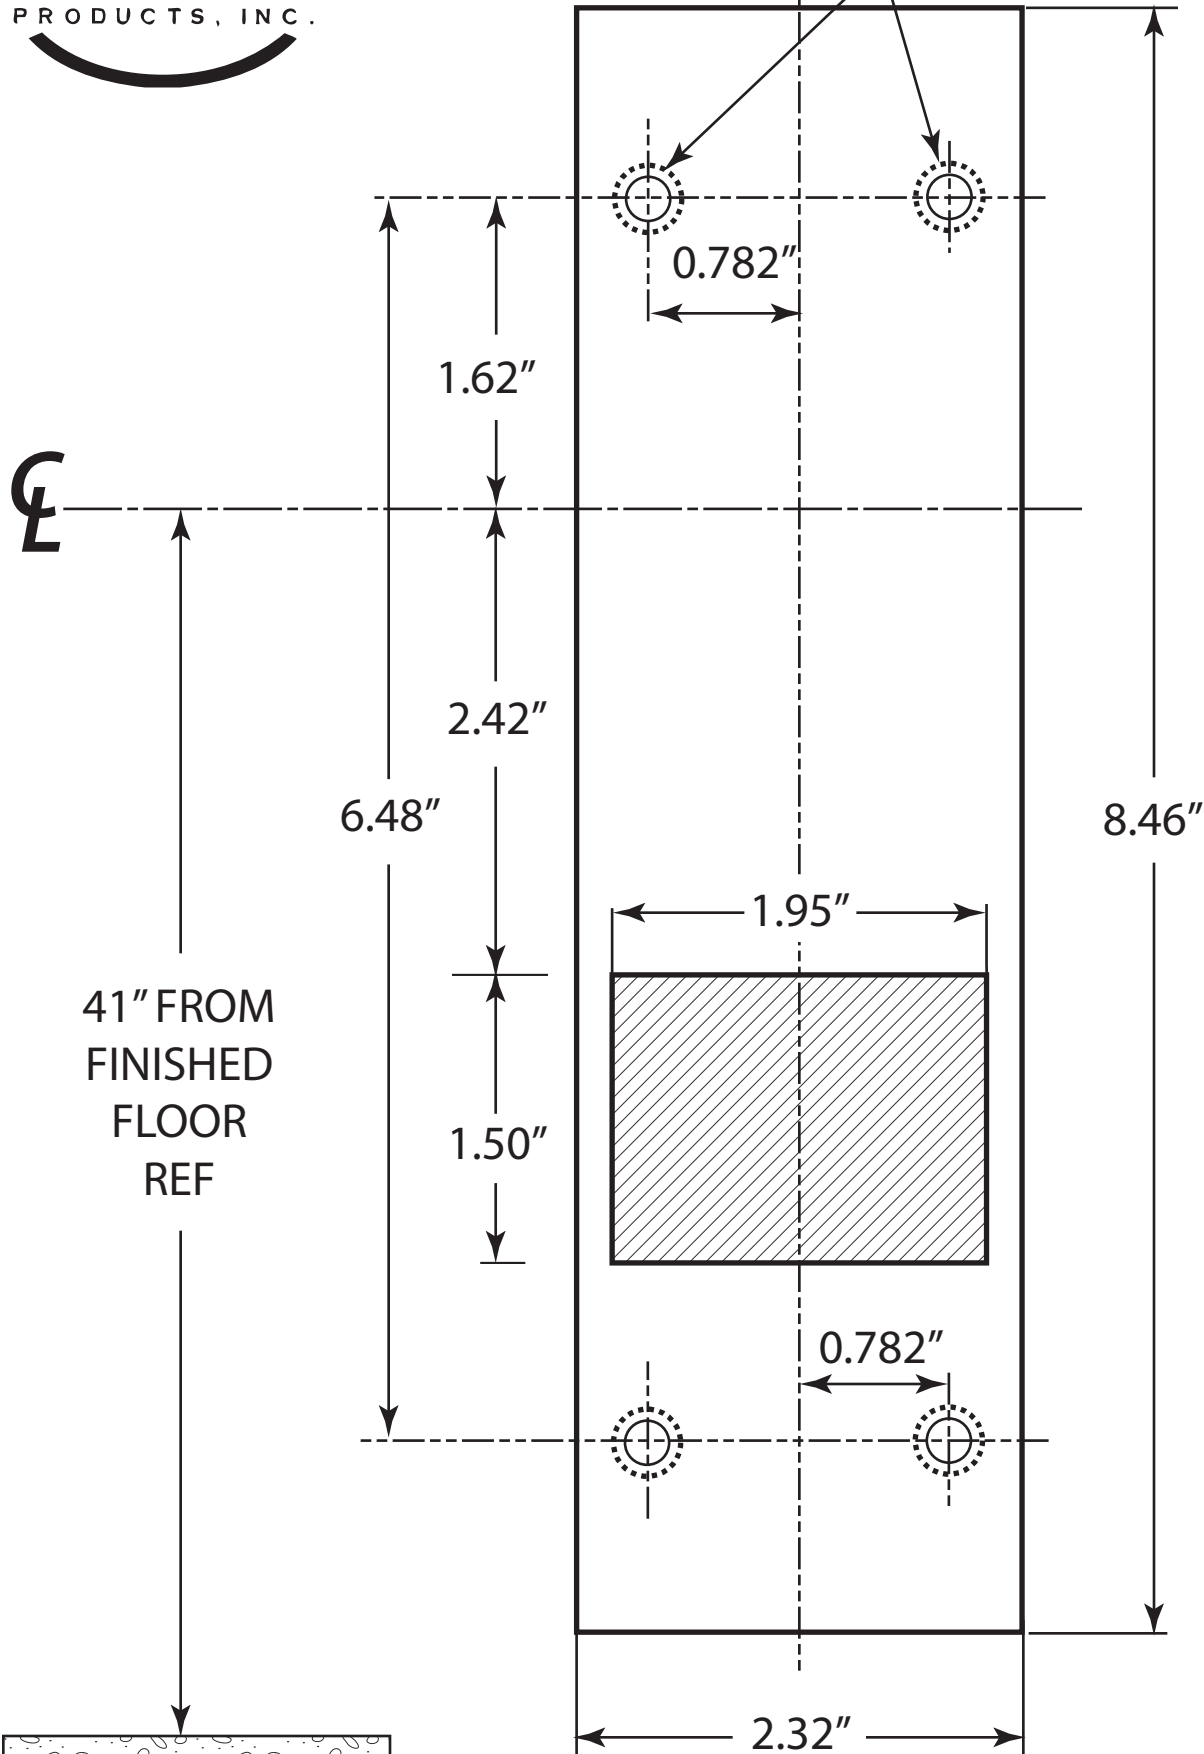

0.23" DIA. THRU DOOR, Outside
for 0.37" (4 required)

TEMPLATE
FOR MOUNTING CVRESC9800, CVRESC9805 OR CVRESC9830
ESCUTCHEON LEVER TRIM